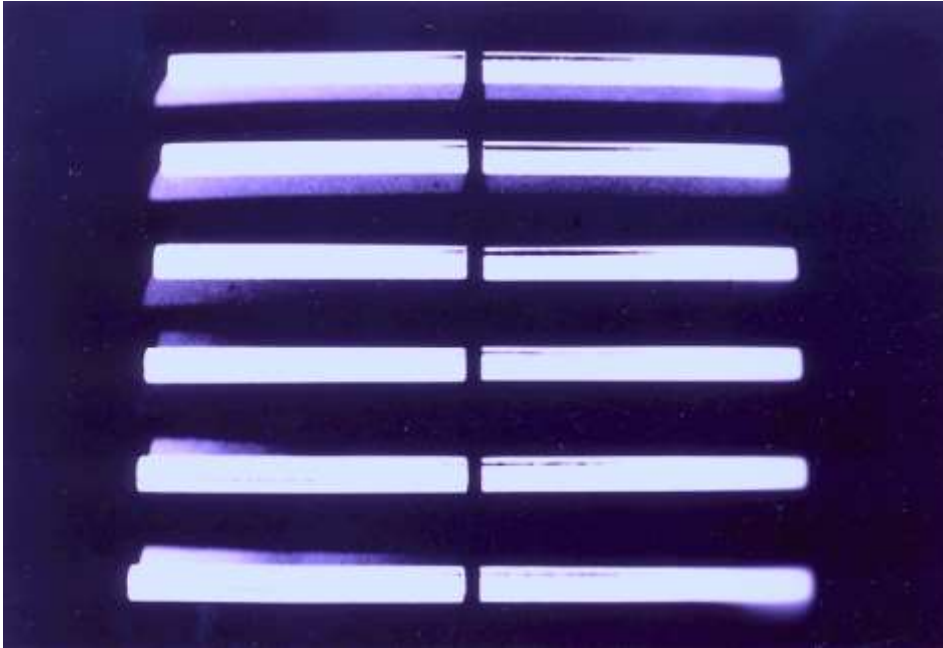

## Irene Peschick – Eine Auswahl

*Installation View, Frankfurter Kunstverein, Frankfurt, in die Stunde Blicken 1986*

*Installation View, 1981*

„w.T.“, 1987, b/w photo

Detail „Die Schrift des Steins“, 1990-1991, b/w photo

From the series "Die Abweichung des Blicks," 1994, color photo

Installation view: „Blue Saloon“, 1994 6 color photos  
and 9 „Lichtsteine“, 1987, water colors/gouache

From the series „The Echo of Time“, 1989, multi-part , b/w photos

From the Series „Soundwave Partituren“, Detail, 1988

From the series „In die Stunde blicken“, 1986, , b/w photo

„W.T.“, ca. 1987, , b/w photo

From the series „TV-Dinner“, 1989, , b/w photos