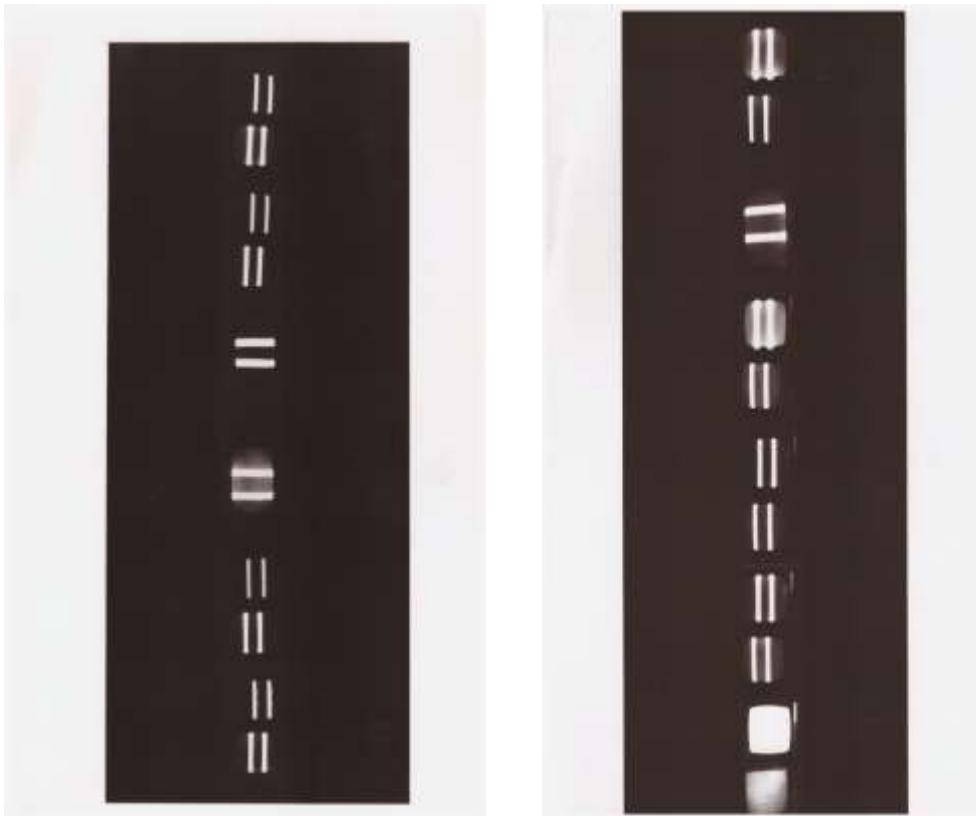

## Irene Peschick – Eine Auswahl

*Installation View, Frankfurter Kunstverein, Frankfurt, in die Stunde Blicken 1986*

*Installation View, 1981*

„w.T.“, 1987, b/w photo

Detail „Die Schrift des Steins“, 1990-1991, b/w photo

From the series "Die Abweichung des Blicks," 1994, color photo

Installation view: „Blue Saloon“, 1994 6 color photos  
and 9 „Lichtsteine“, 1987, water colors/gouache

From the series „The Echo of Time“, 1989, multi-part , b/w photos

From the Series „Soundwave Partituren“, Detail, 1988

From the series „In die Stunde blicken“, 1986, , b/w photo

„W.T.“, ca. 1987, , b/w photo

From the series „TV-Dinner“, 1989, , b/w photos